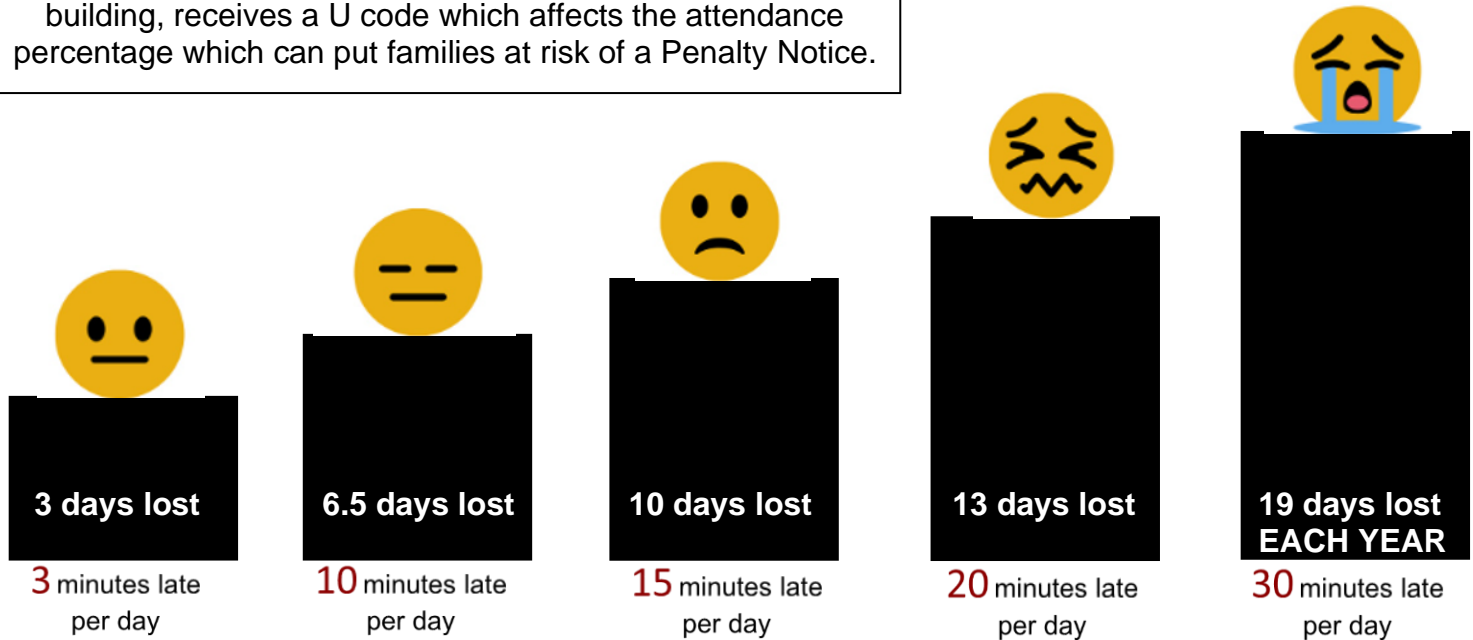

**Registers open at 08.40am
and Close at 08.50am**

Any student who is late after 09:15 or doesn't sign into the building, receives a U code which affects the attendance percentage which can put families at risk of a Penalty Notice.

**Every School Day counts BUT
every minute is equally important!**